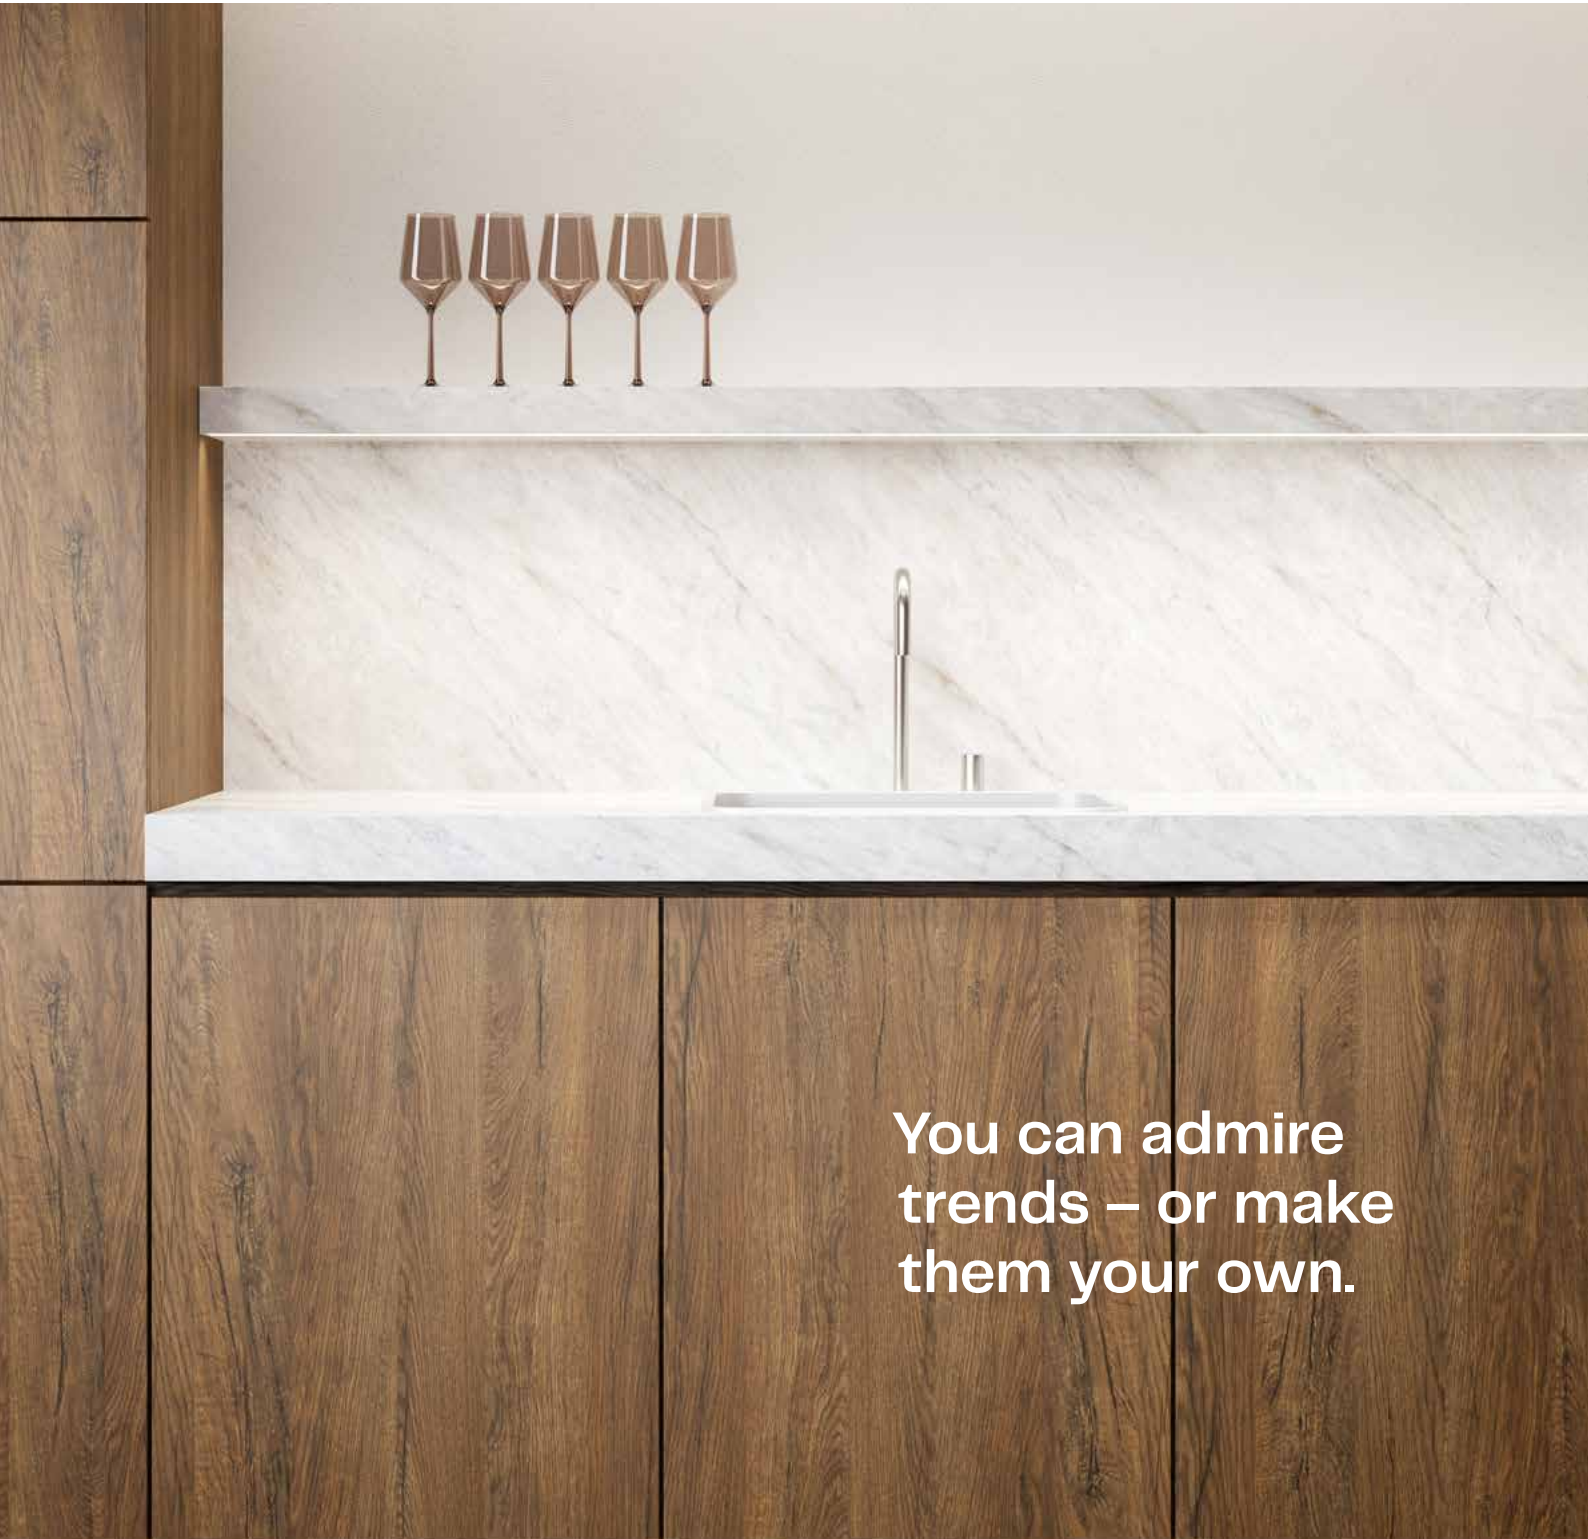

Interior Pro 2.2 Milano

For you to create

Fundermax

www.fundermax.com

You can admire
trends – or make
them your own.