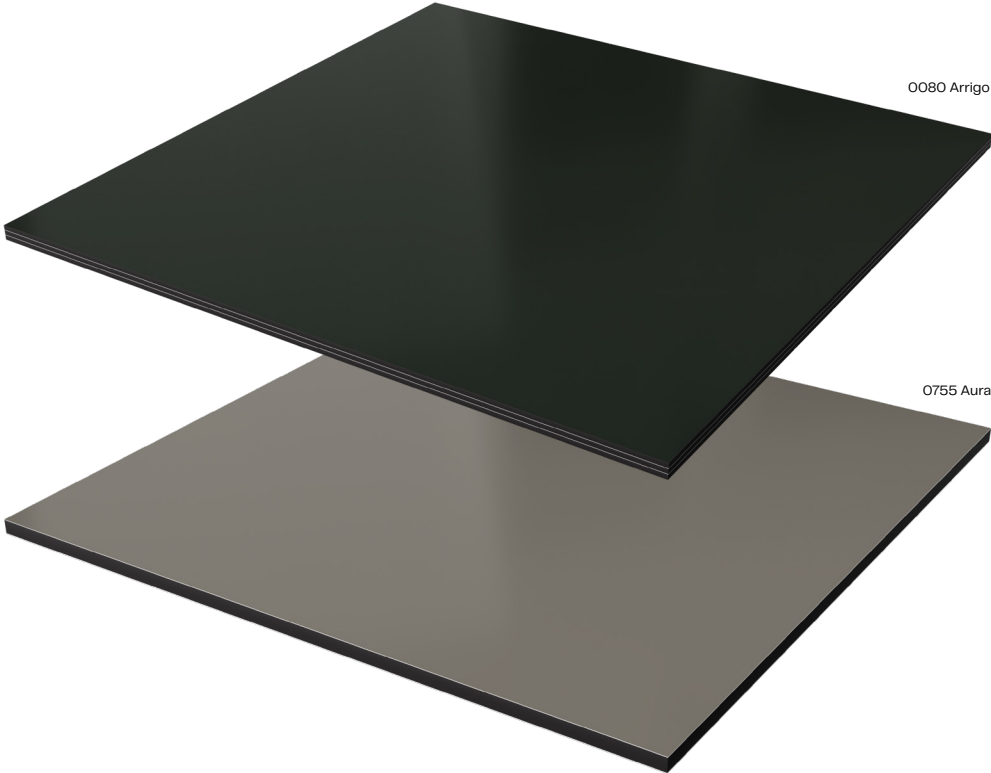

Alucompact Interior

For you to create

Fundermax

The Story behind

Minimalist design approaches have long overtaken the furniture design industry. Yet deep, matte, elegant black has become an indispensable element of interior design in all areas of life.

Aptico alu offers the possibility to present and create a clear, stable, straightforward and high-quality element in interior design. Graceful noble materials are enhanced by deep black, which brings them into focus.

Black serves to better delineate areas or to create visual and timeless boundaries. The deep black core is highlighted by the aluminum line that runs through the visible edge of the panel.

ALUCOMPACT INTERIOR – FH
Product variations: ARRIGO and AURA

Decor type	Front side		Back side				Decor Direction		
	Decor no.	Surface	Decor name	nearest NCS Code	Format	Thickness		Decor no.	Surface
All	Interior range of decors	FH	See collection	See collection	4100 x 1300 mm	8-14 mm	According to the collection	FH	See the collection